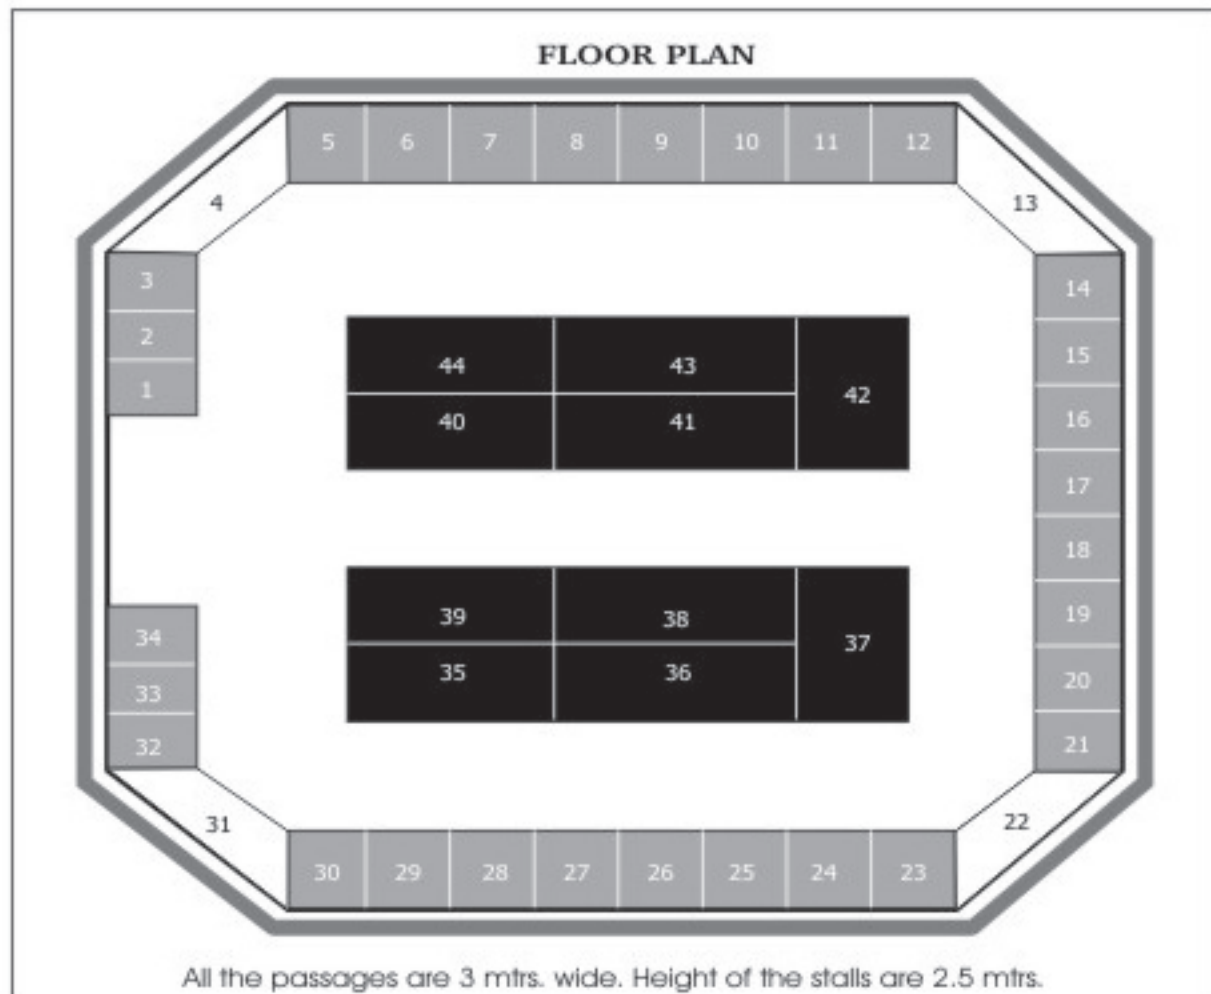

NEW DELHI PRAGATI MAIDAN HALL No. 7 (AIR CONDITIONED)

STALL SIZE, RENTAL & FACILITIES OFFERED : DELHI

Rates are calculated in per sq. mtr.

- Regular Stalls**
- Size : 3 mt x 3 mt
 - Size : 2.5 mt x 3 mt
 - Size : 6 mt x 3 mt

National
@ □ Rs. 9000 per sq. mtr.

81000
67500
1,62000

International
@ □ U.S \$ 300 per sq. mtr.

2700 US \$
2250 US \$
5400 US \$

Note : Service Tax @ 12.24 % will be charged extra.

Stall space can be booked in sq mtrs. as per your requirement in any size
For bare space & discount of 10% from the above rates with be applicable

Premium Stalls : All two side open stalls fall in the category of premium stalls and would cost 20% more on the printed rates.

The above charges include charges for modular stand with side partition, fascia, one counter table, Two Chairs, Three Spot Lights and Electricity Consumption. All extra facilities would be charged separately.