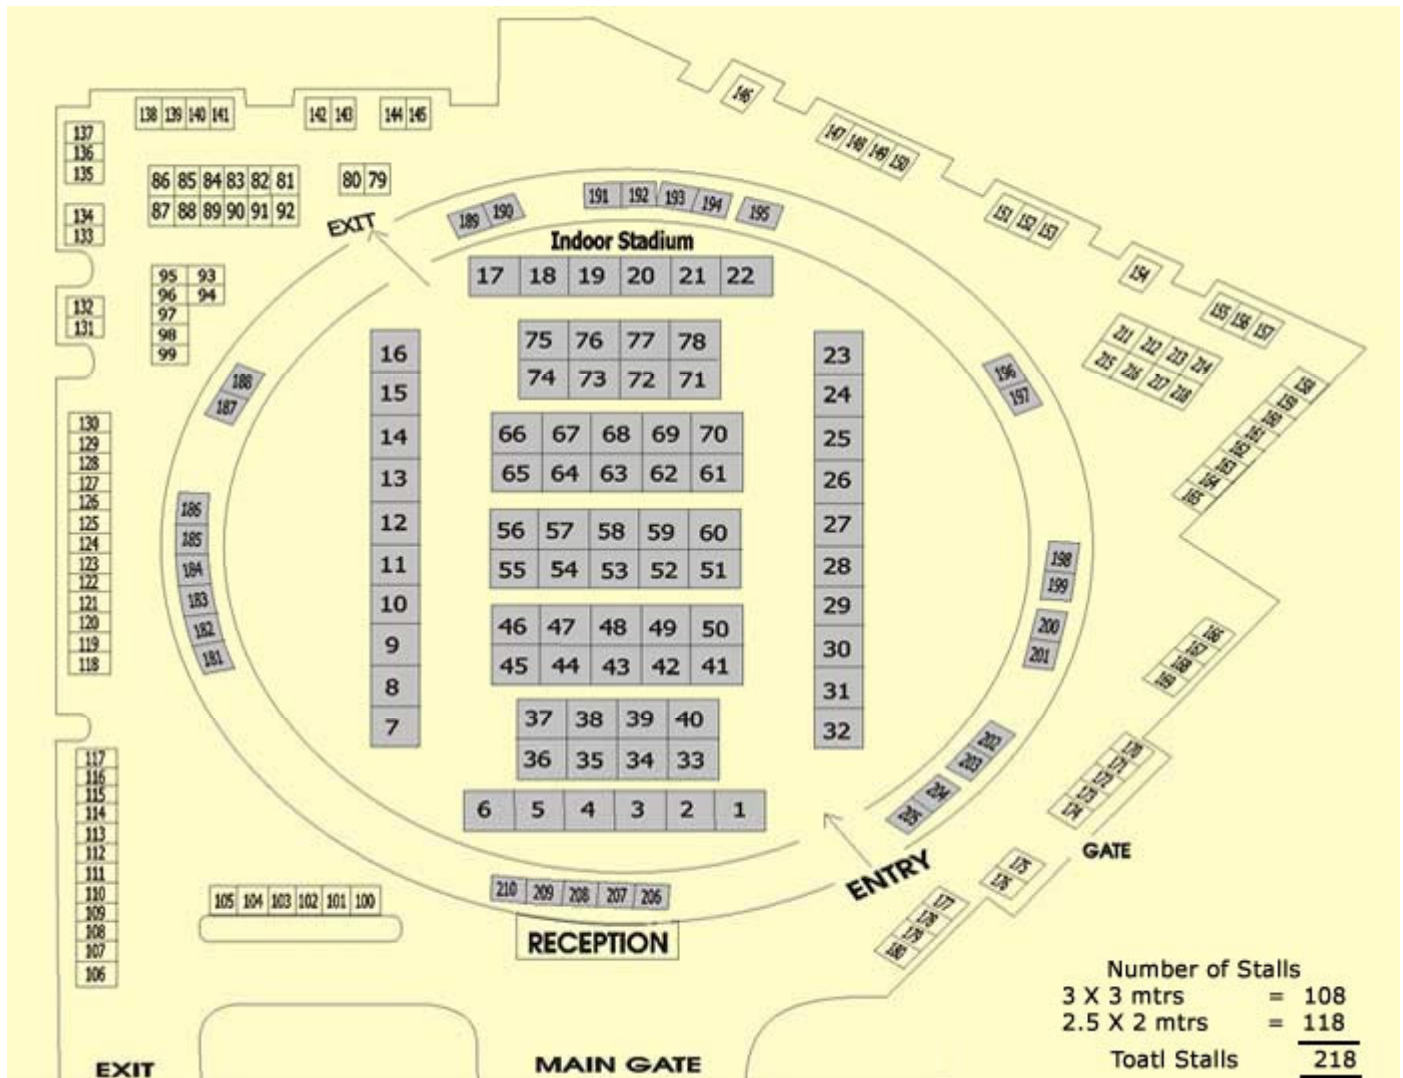

NEW DELHI TALKATORA INDOOR STADIUM FLOOR PLAN

Passage between each stall = 8 to 10 ft. The organisers reserve the right to modify the floor plan under circumstances beyond their control.

Stall Size, Rental & Facilities offered : DELHI

Rates are calculated in per sq. mtr.

Regular Stall :

	<u>National</u> Rs. 8000.00 per sq	<u>International</u> mtr. U.S \$ 250 per sq. mtr
Size : 3 mt X 3 mt (No, 1 to 32, 106 to 180)	Rs 72,000.00	2250 US \$
Size : 2.5 mt X 2 mt (No, 33 to 78, 79 to 105 & 181 to 218)	Rs 40,000.00	1250 US \$
Size : 2 mt X 2 mt (To be fabricated on demand)	Rs 32,000.00	1000 US \$

Premium Stalls : All two side open stalls full in the category of premium stalls and would cost 20% more on the printed rates

The above charges include for modular stand with side partition, fascia, one counter table, Two Chairs, Three Spot Lights and Electricity Consumption. All extraFacilities would be charged separately.