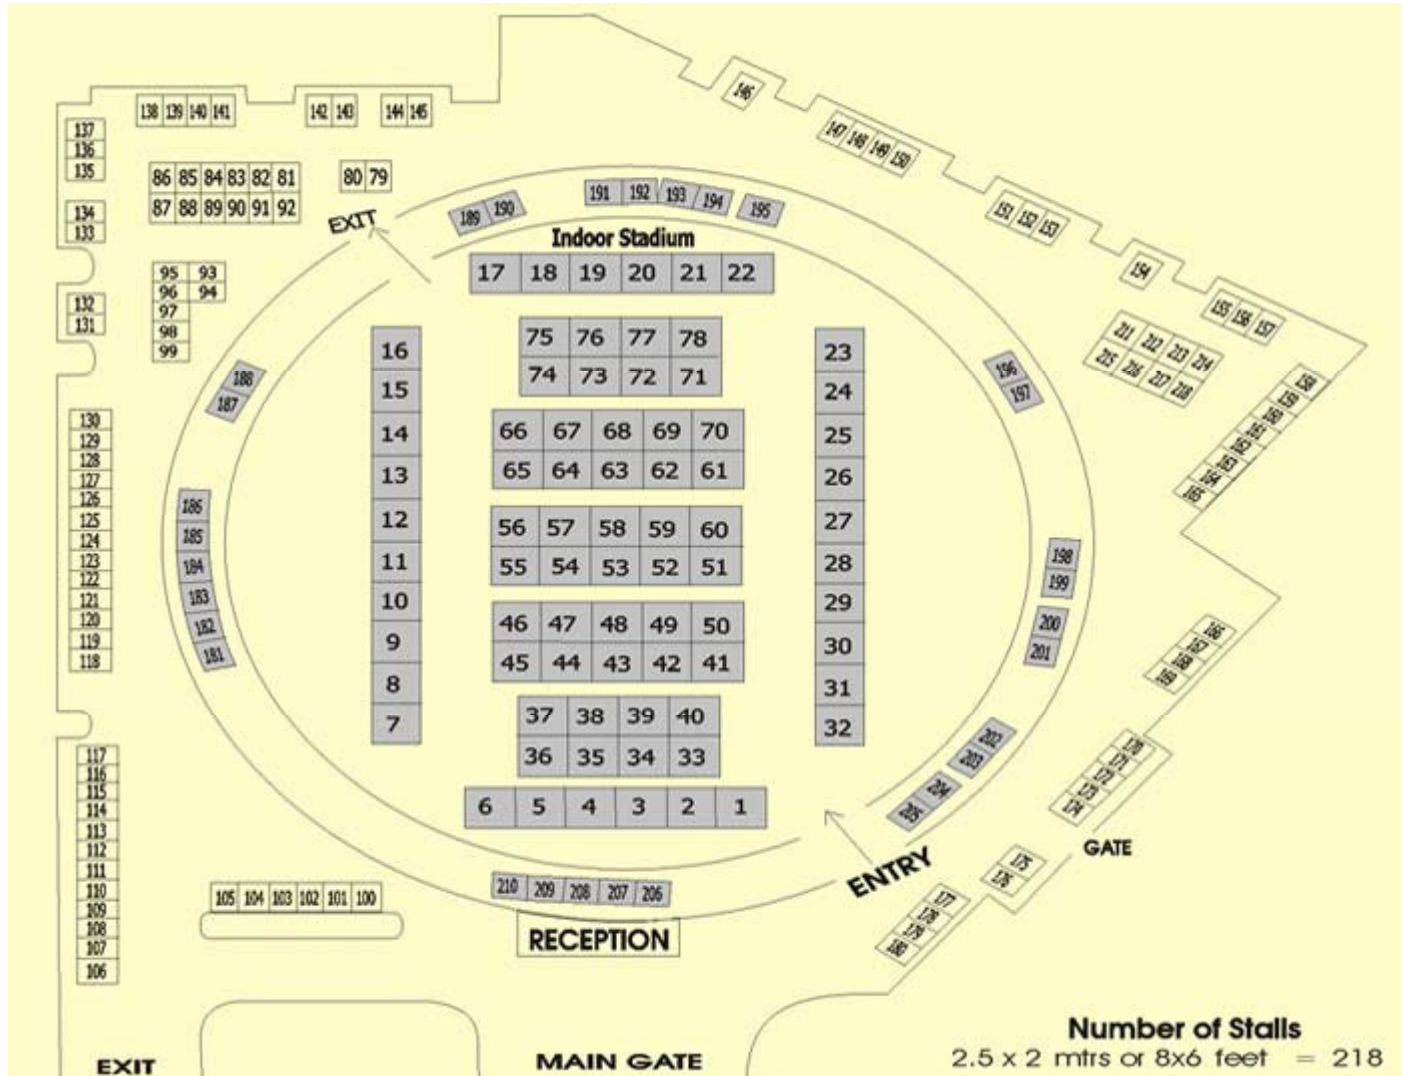

NEW DELHI

19th, 20th & 21st December, 2003
TALKATORA STADIUM

FLOOR PLAN

Passage between each stall = 8 to 10 ft. The organizers reserve the right to modify the floor plan under circumstances beyond their control.

Stall Size, Rental & Facilities offered : DELHI

Regular Stall :

Indoor	Outdoor	<u>REGULAR</u>	<u>PREMIUM</u>
Size : 2.5 x 2 mt or 8x6 feet		Indoor Rs 40,000.00	Rs 48,000.00
Size : 2 x 2 mt or 6x6 feet		Indoor Rs 32,000.00	Rs 38,400.00
Size : 2.5 x 2 mt or 8x6 feet		Outdoor Rs 20,000.00	Rs 24,000.00
Size : 2 x 2 mt or 6x6 feet		Outdoor Rs 16,000.00	Rs 19,200.00

Premium Stalls : All two side open stalls full in the category of premium stalls and would cost 20% more on the printed rates

The above charges include for modular stand with side partition, fascia, one counter table, Two Chairs, Three Spot Lights and Electricity Consumption. All extraFacilities would be charged separately.